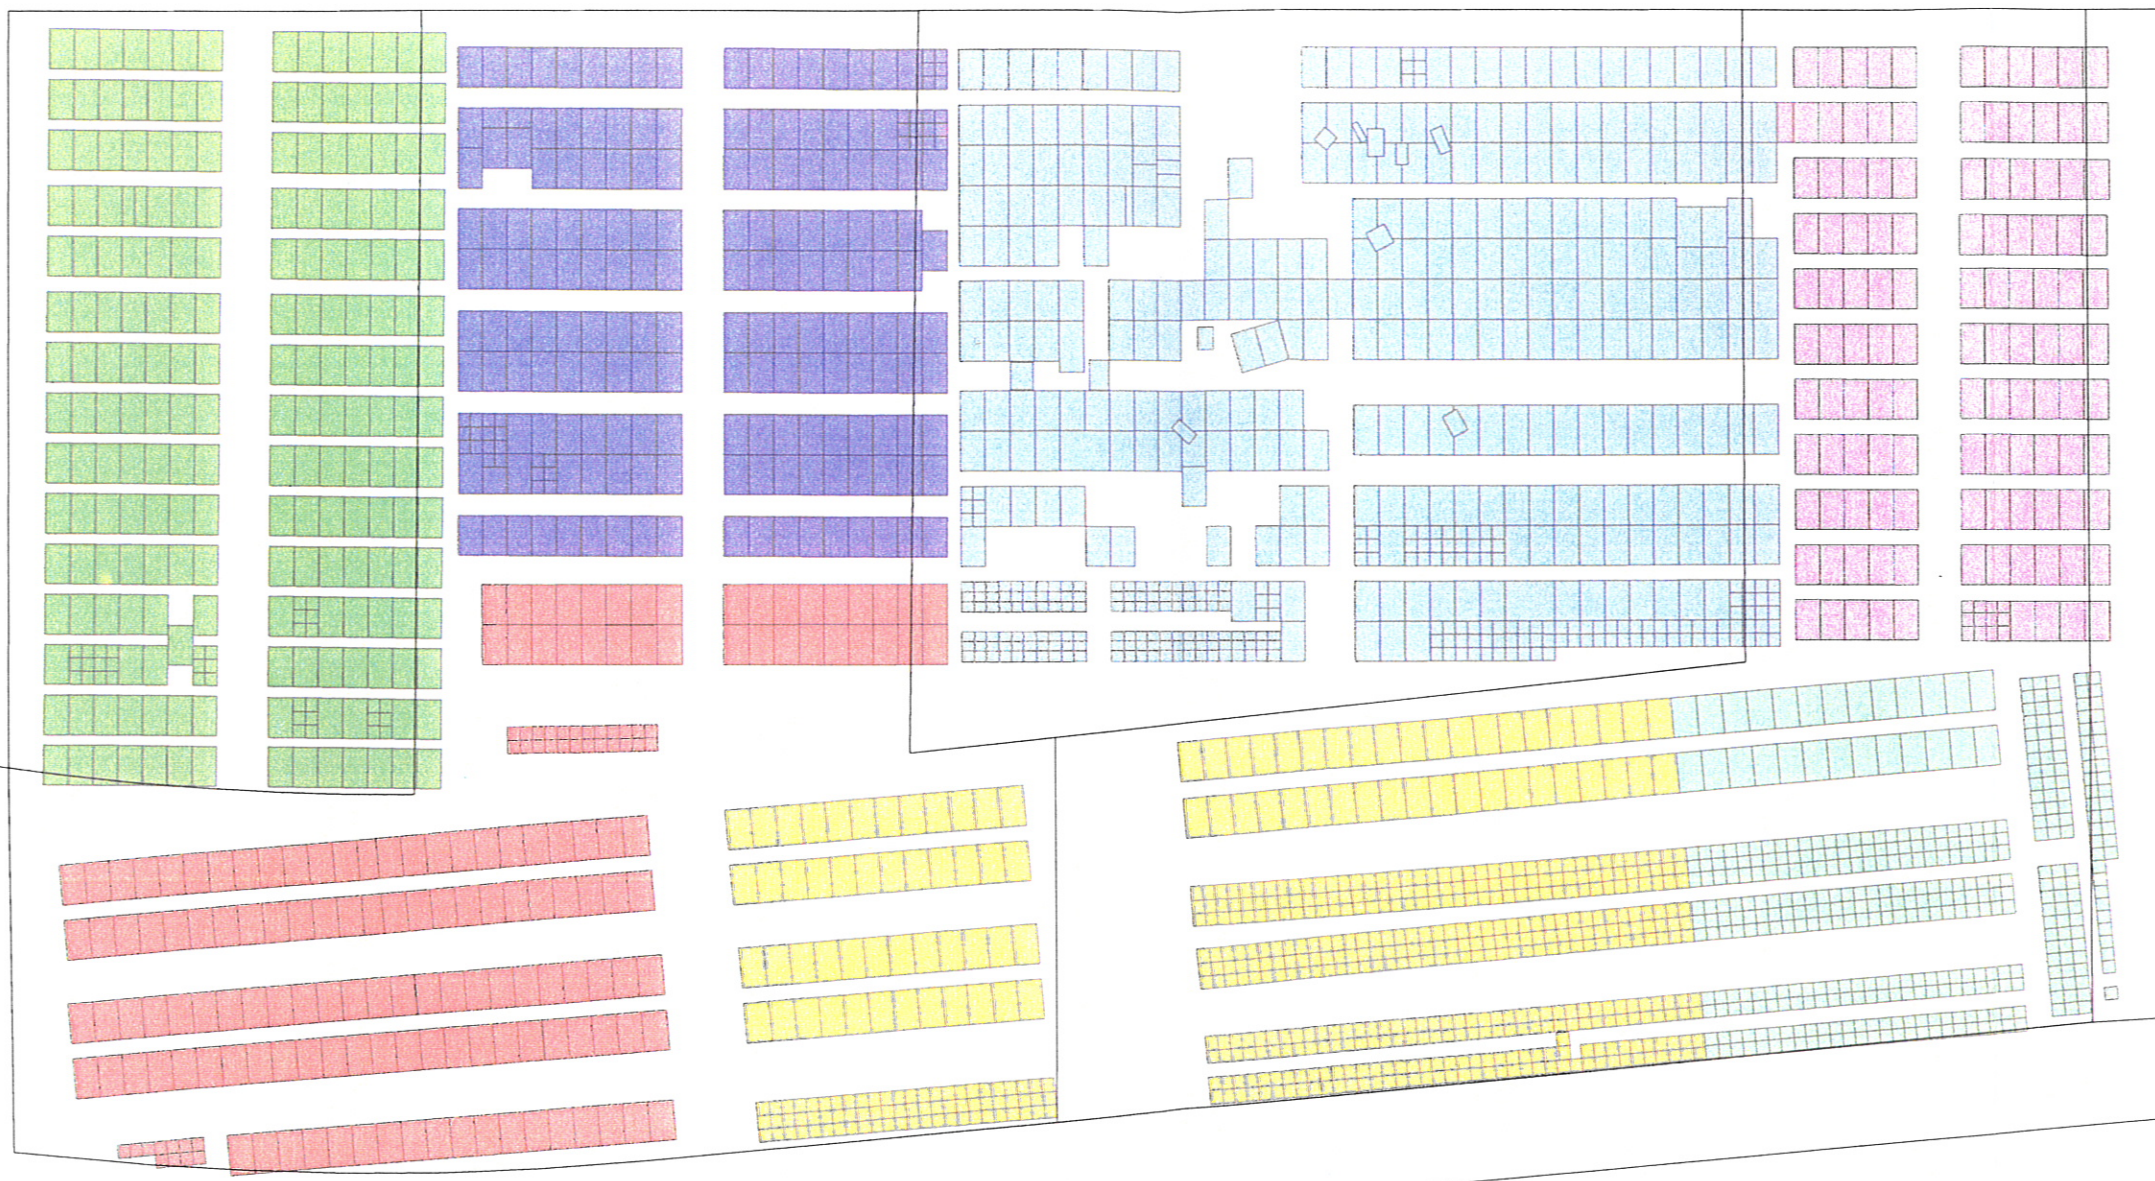

BROADWAY ST

- Cemetery**
- Catholic
  - Glenbank
  - Hillcrest Cemetery Old
  - Nakusp Cemetery
  - New Catholic
  - New Legion
  - Old Legion
  - Women's Institute

Map Projection: UTM Zone 11  
Map Datum: NAD83

**Downtown  
Cemeteries**