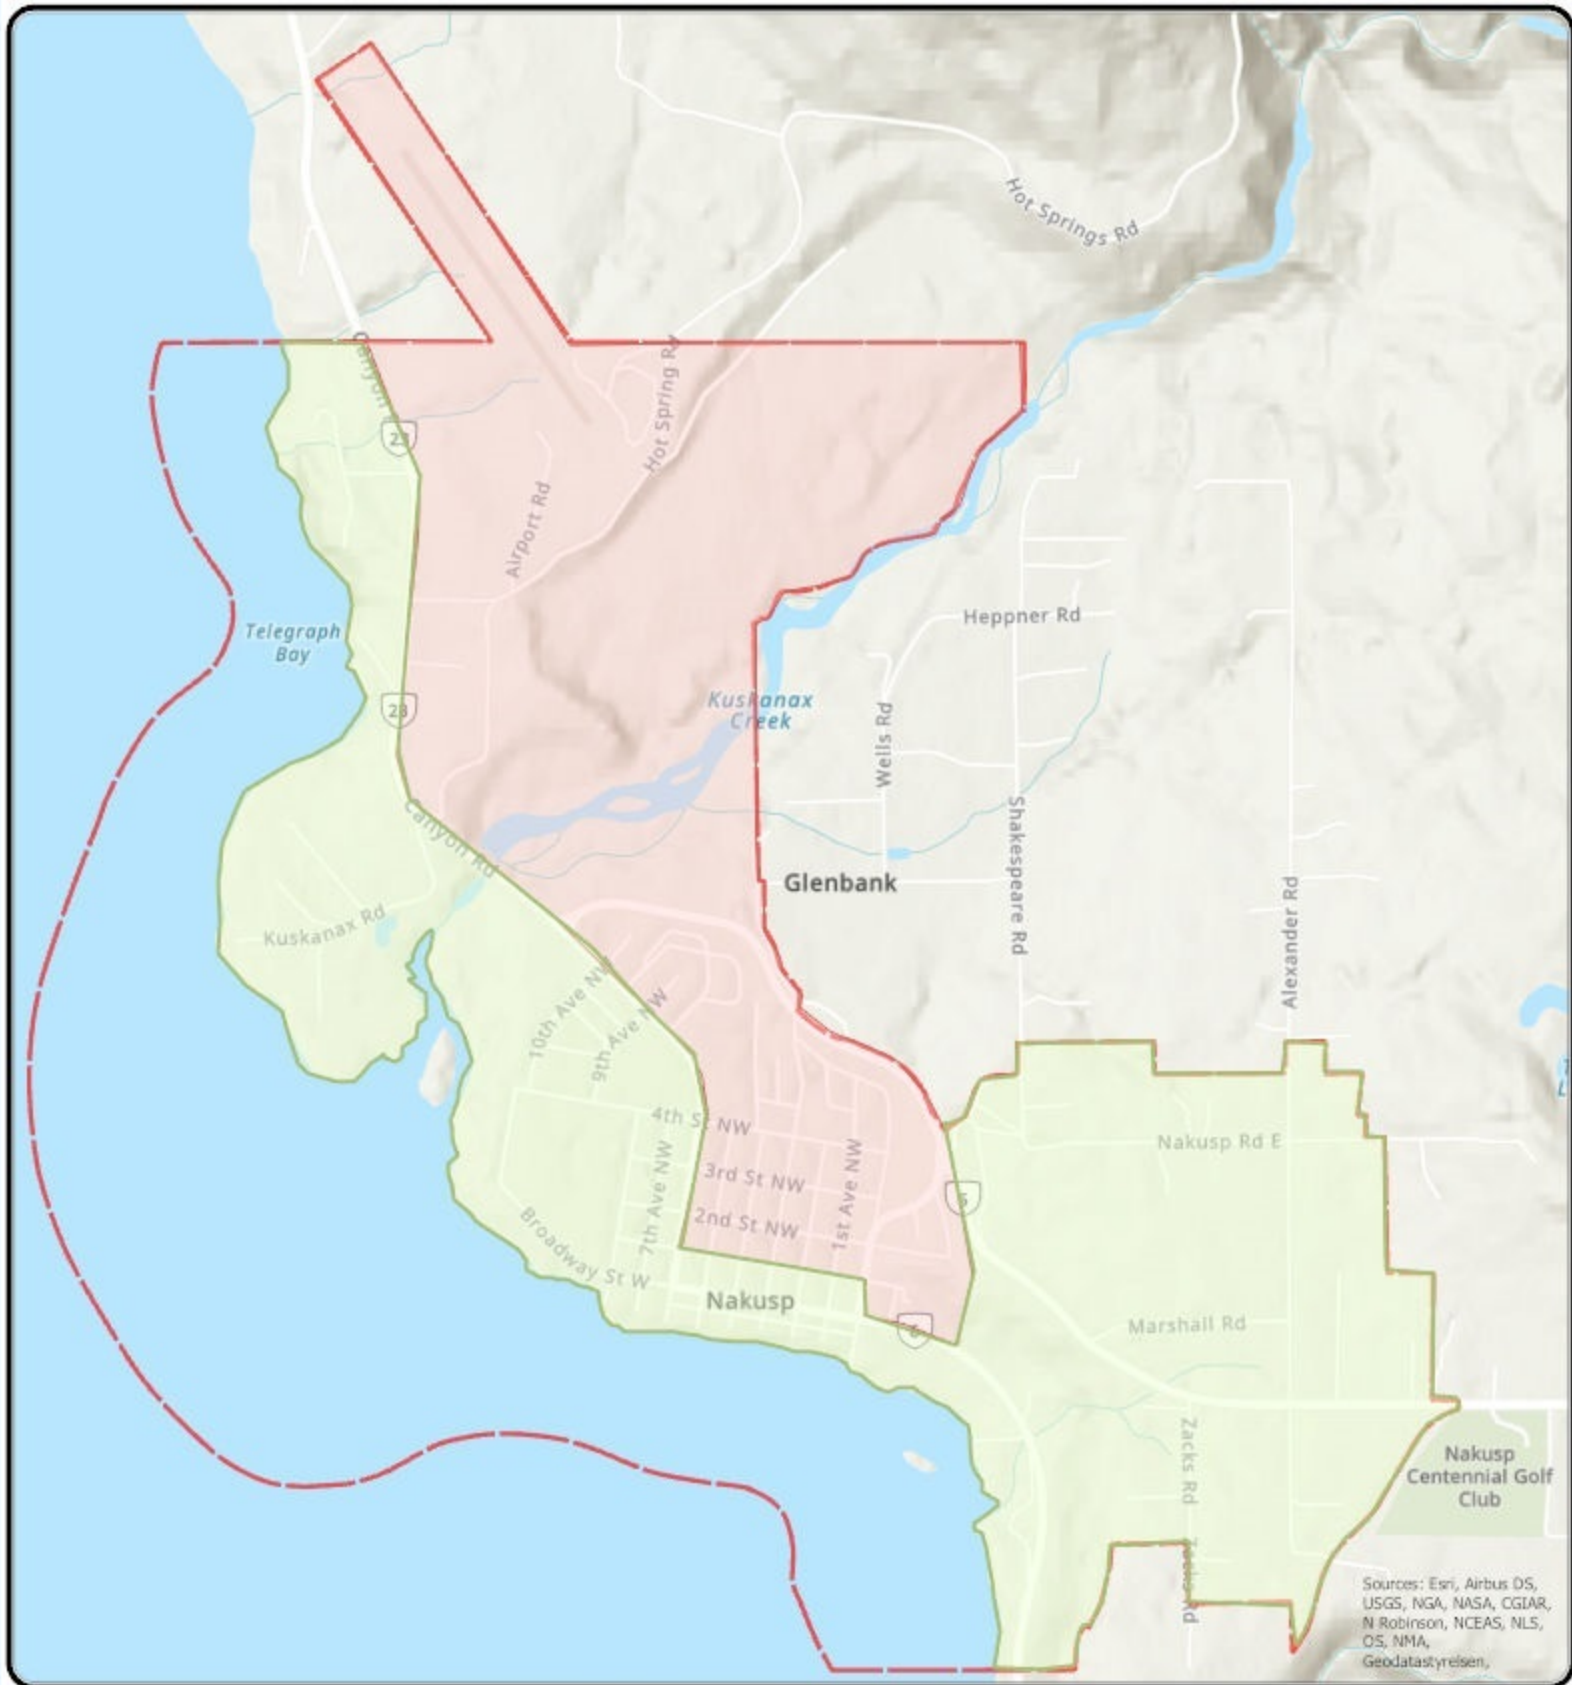

# Village of Nakusp Recycling Map

THE VILLAGE OF  
**NAKUSP**

## RESIDENTIAL RECYCLING

### Thursday Recycling Zones

-  **Zone 1**
-  **Zone 2**

Map Scale:

1:36,112

The mapping information shown are approximate representations and should only be used for reference purposes. The Regional District of Central Kootenay is not responsible for any errors or omissions on this map.